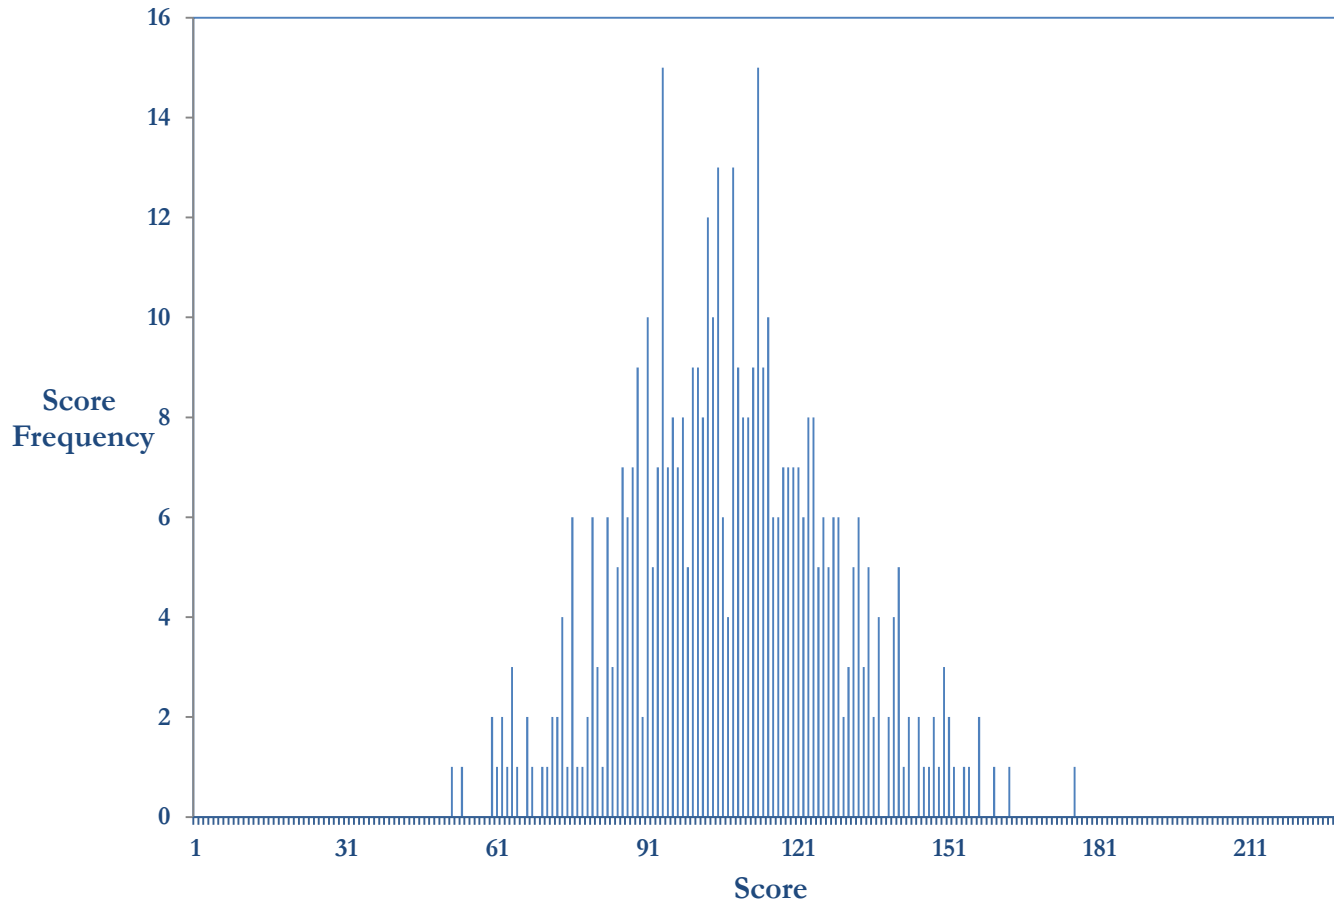

2017 Semifinal Exam Results Distribution

Number of Scores	567	Median	102.91
Range	38.67-156.75	Mode	99
Mean	103.42	Standard Deviation	18.93